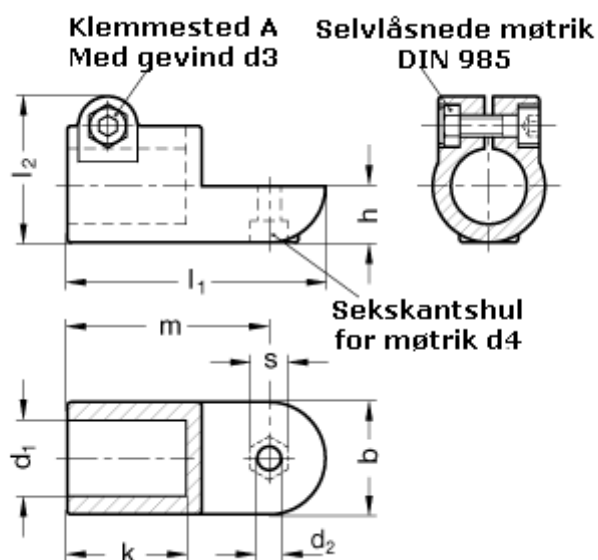

Article number: 20276B48AV2BL

Description: E+G Swivel clamp connector
GN276-B48-AV-2-BL

Measures

$b = 65$	$m = 115$
$d_1 = B48$	$s = 17$
$d_2 = 10.2$	
$d_3 = M10$	
$d_4 = M10$	
$k = 74.0$	
$l_1 = 148$	
$l_2 = 77.5$	